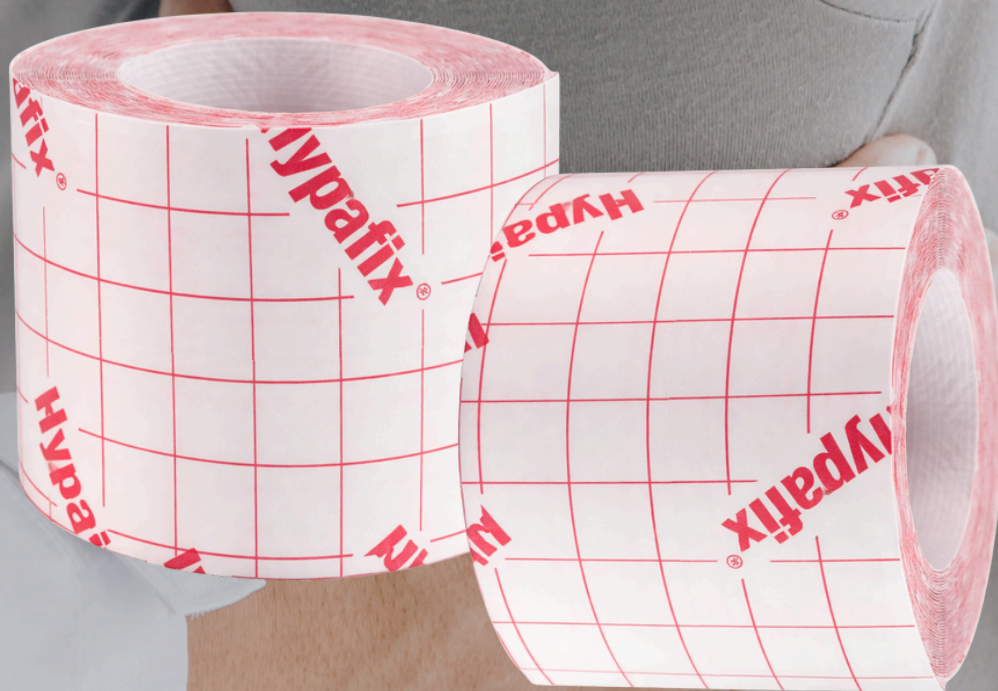

HYPAFIX / FIXOMUL

- Ensures that dressing stays in place.
- Hypoallergenic, reduces the risk of skin irritation.
  - Breathable, flexible & porous adhesive tape.
- Allows compression while maintaining natural movement.

SIZE	PRICE
100mm x 10m	R150
200mm x 10m	R250